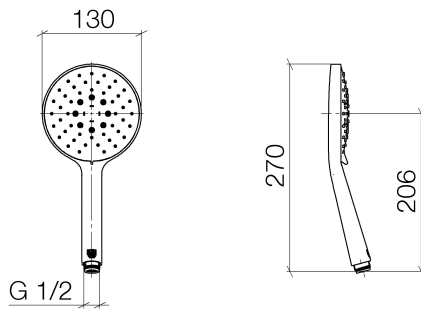

Bathtub - CL.1

Hand shower - polished chrome

Article number: 28 016 979-00 0010

- 3 individual sprays (standard, soft, massage) + 2 combinations (standard+soft, soft+massage)
- Descaling system
- spray head Ø 130 mm
- 1/2" connection
- Water flow rate limited to max. 1.8 gpm
- Internal backflow preventer.

polished chrome

Dimensional drawing

All dimensions in mm / inch = mm x 0,0394

Bathtub - CL.1

Hand shower - polished chrome

Article number: 28 016 979-00 0010

Bathtub - CL.1

Hand shower - polished chrome